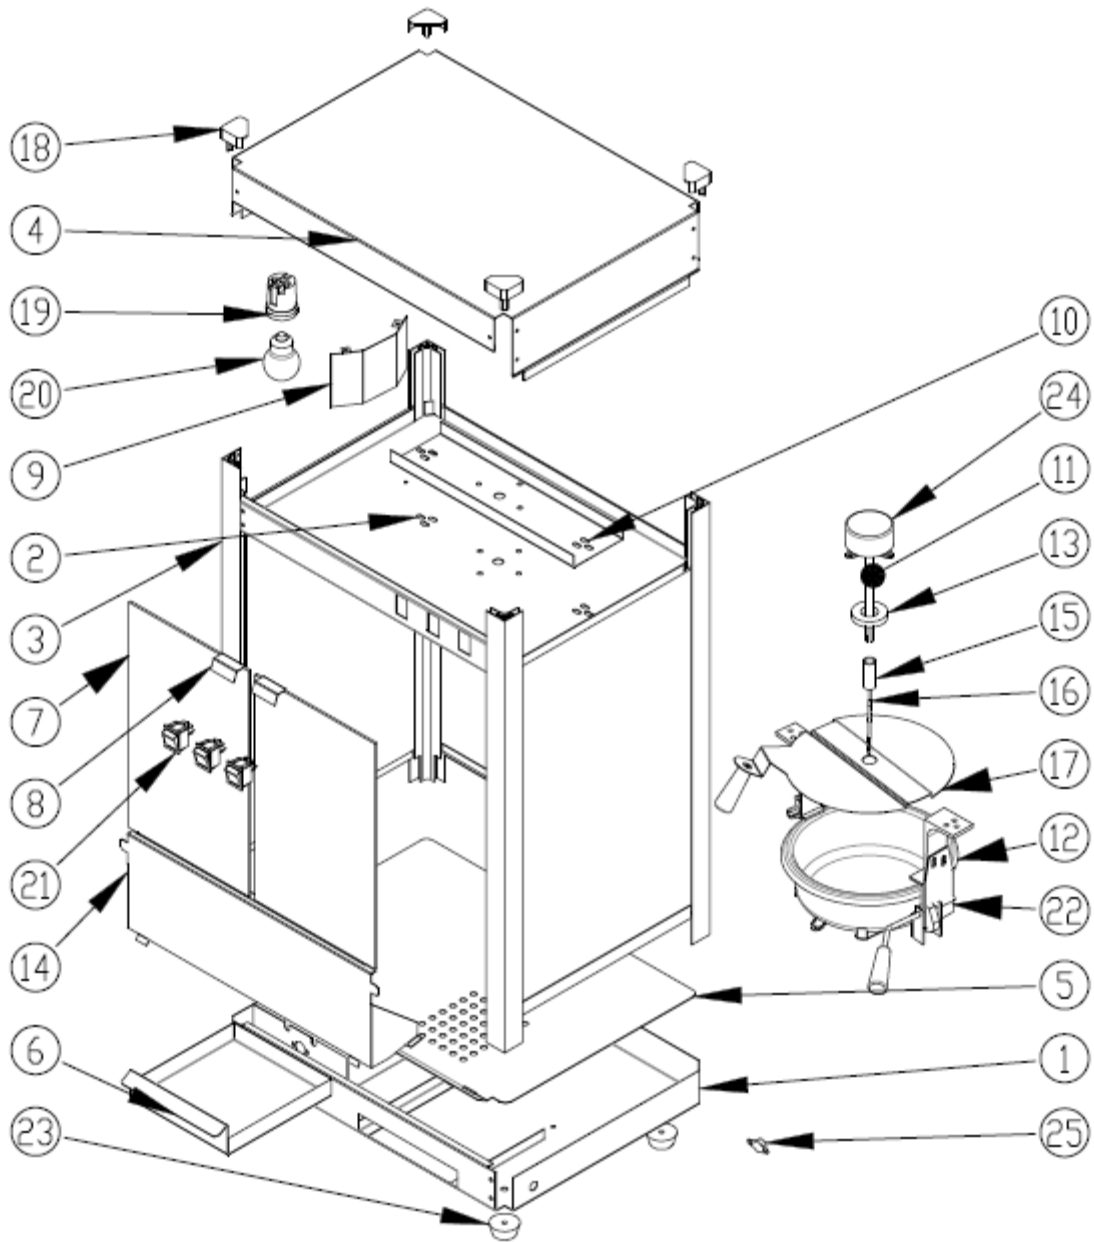

АППАРАТ ДЛЯ ПОПКОРНА STARFOOD ET-POPВ-RE

АППАРАТ ДЛЯ ПОПКОРНА STARFOOD ET-POPВ-RE

1	Base assembly
2	Upper base
3	Frame corner
4	Cover
5	Lower base for draining oil
6	Oil basin
7	Door glass
8	Door glass handle
9	Lampshade
10	Stiffener
11	Motor shaft
12	Pot assembly
13	Magnet
14	Lower front plate
15	Motor shaft sleeve
16	Mix stick
17	Pot lid
18	Angular glue heat
19	Ceramic lamp holder
20	Lamp
21	Switch
22	Pot bracket
23	Feet
24	Gear motor
25	Thermostat
26	Back Glass
27	Left-Right Glass