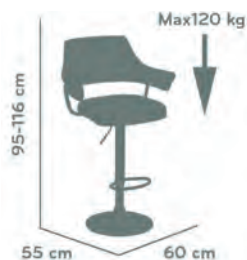

## Model Barneo N-152 Cherokee

HB

S9

frame CR

**Pieces in a box:** 2 pcs  
**Volume:** 0,197 m<sup>3</sup>  
**Weight:** 19,85 kg  
**Cover:** PU, SPU, VPU, MPU, NF