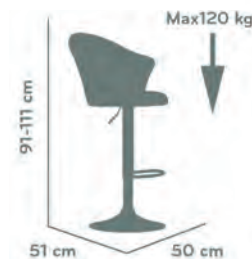

Model Barneo N-31 Leader