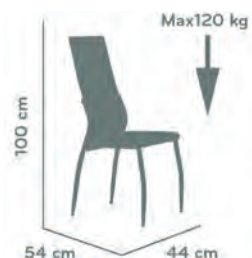

Model Barneo S-68

Pieces in box : 4 pcs in 2 ctns
Volume: 0,141 m³
Weight: 21,95 kg
Cover: PU any color