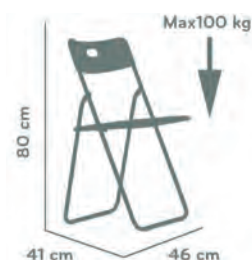

Model Barneo N-299 Fold

Pieces in a box : 6 pcs
Volume: 0,137 m³
Weight: 18,40 kg
Cover: PP any color RAL