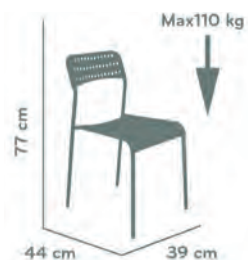

Pieces in a box : 54 pcs
Volume: 1,018 m³
Weight: 151,00 kg
Cover: PP any color RAL