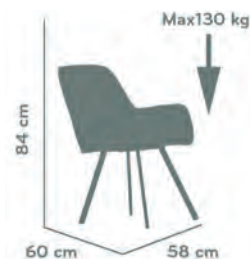

Model Barneo S-21

Pieces in a box : 2 pcs
Volume: 0,170 m³
Weight: 14,25 kg
Cover: PU, SPU, VPU, MPU, NF, Fabric