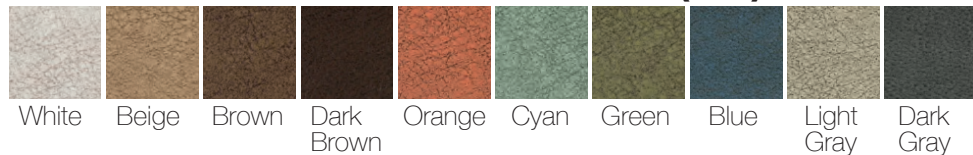

Nubuck fabric colors (NF)