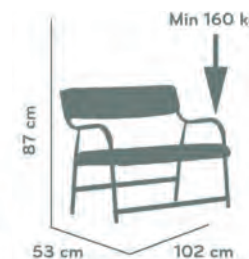

Model Barneo **K-12 for 2 persons**

Pieces in a box : 2 pcs
Volume: 0,210 m³
Weight: 30,90 kg
Cover: PU