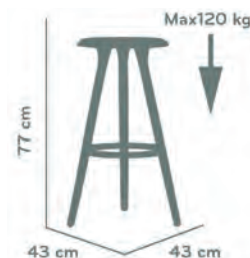

Model Barneo N-19 Modern

Pieces in a box : 2 pcs
Volume: 0,035 m³
Weight: 07,00 kg
Cover: PP

RAL9017
Black

RAL8017
Brown

RAL1015
Beige

RAL3003
Ruby Red

RAL3020
Red

RAL9003
White

RAL7001
Silver

RAL2003
Orange

RAL6029
Green

RAL4007
Purple Violet

RAL1016
Yellow

RAL6018
Salad Green

Model Barneo N-235 Masters