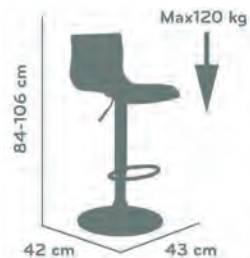

### Model Barneo N-129 Green

**Pieces in a box :** 2 pcs  
**Volume:** 0,060 m<sup>3</sup>  
**Weight:** 13,70 kg  
**Cover:** PU, SPU, VPU, MPU, NF

frame BL

BV

## Model Barneo N-262 Bras

**Pieces in a box :** 2 pcs  
**Volume:** 0,070 m<sup>3</sup>  
**Weight:** 13,60 kg  
**Cover:** PP

**barneo**™

*we give only  
bright emotions*