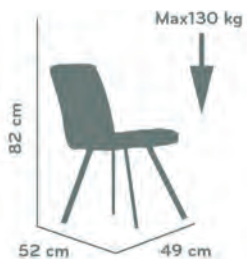

Model Barneo S-20

Pieces in a box : 2 pcs
Volume: 0,150 m³
Weight: 13,50 kg
Cover: PU, SPU, VPU, MPU, NF