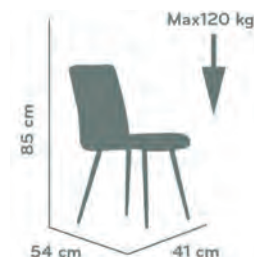

Pieces in a box : 2 pcs
Volume: 0,121 m³
Weight: 11,60 kg
Cover: PU, SPU, VPU, MPU, NF