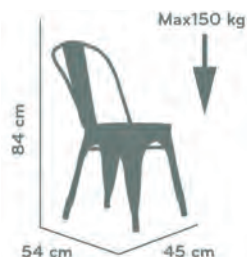

### Model Barneo N-236 Tolix

**Pieces in a box :** 4 pcs  
**Volume:** 0,330 m<sup>3</sup>  
**Weight:** 21,90 kg  
**Cover:** Metal any color RAL