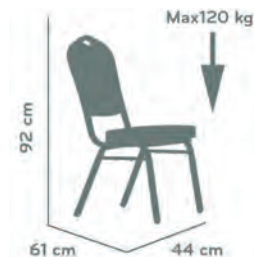

Model Barneo S-2

Pieces in a box : 18 pcs
Volume: 0,600 m³
Weight: 98,10 kg
Cover: Fabric

Model Barneo S-48