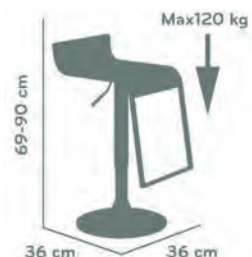

Model Barneo N-10 Lem Wood