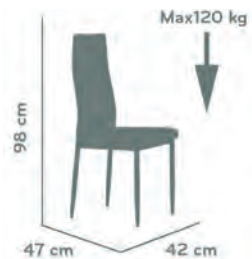

Model Barneo S-1

Pieces in a box : 4 pcs
Volume: 0,119 m³
Weight: 18,25 kg
Cover: PU any color

Model Barneo S-14