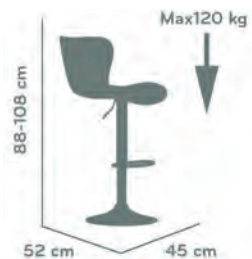

## Model Barneo N-15 SKAT

frame CR

GD

**Pieces in a box:** 2 pcs  
**Volume:** 0,069 m<sup>3</sup>  
**Weight:** 12,00 kg  
**Cover:** PVC

HB

S9

BL

BV

## Model Barneo N-30 First

frame CR

GD

**Pieces in a box:** 2 pcs  
**Volume:** 0,129 m<sup>3</sup>  
**Weight:** 18,15 kg  
**Cover:** PU, SPU, VPU, MPU, NF

HB

S9

BL

BV