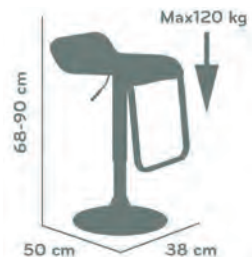

Model Barneo N-41 Lem