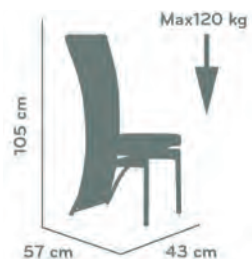

Model Barneo S-53

Pieces in box : 6 pcs in 2 ctns
Volume: 0,432 m³
Weight: 43,25 kg
Cover: PU any color

Model Barneo S-68