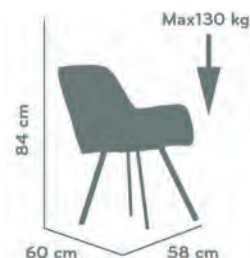

Model Barneo K-21

Pieces in a box : 2 pcs
Volume: 0,210 m³
Weight: 16,80 kg
Cover: Fabric any color