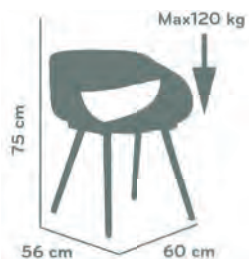

Pieces in a box : 4 pcs
Volume: 0,200 m³
Weight: 23,40 kg
Cover: PP any color RAL