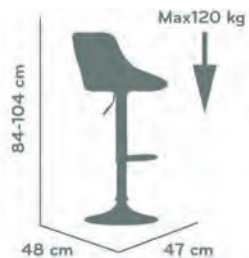

## Model Barneo N-49 Pin

frame CR

GD

**Pieces in a box :** 2 pcs  
**Volume:** 0,075 m<sup>3</sup>  
**Weight:** 13,00 kg  
**Cover:** PU, SPU, VPU, MPU, NF

HB

S9

BL

BV

## Model Barneo N-69 KrugerArm

frame CR

**Pieces in a box :** 2 pcs  
**Volume:** 0,134 m<sup>3</sup>  
**Weight:** 19,80 kg  
**Cover:** PU, SPU, VPU, MPU, NF

HB

S9

## Model Barneo N-83 Comfort

frame CR

GD

**Pieces in a box :** 2 pcs  
**Volume:** 0,120 m<sup>3</sup>  
**Weight:** 14,10 kg  
**Cover:** PU, SPU, VPU, MPU, NF

HB

S9

BL

BV