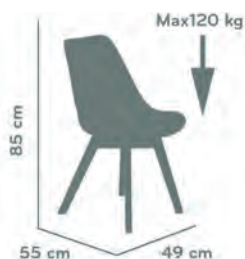

Model Barneo N-12-2 WoodMold

Pieces in a box : 2 pcs
Volume: 0,127 m³
Weight: 12,80 kg
Cover: Dark Rattan