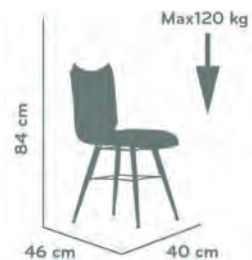

Model Barneo S-99

Pieces in a box : 2 pcs
Volume: 0,130 m³
Weight: 13,45 kg
Cover: PU, SPU, VPU, MPU, NF