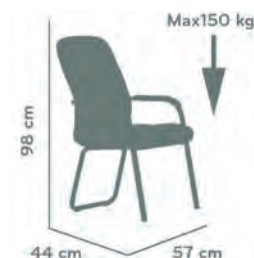

Model Barneo K-16

Pieces in a box: 4 pcs
Volume: 0,480 m³
Weight: 38,75 kg
Cover: PU