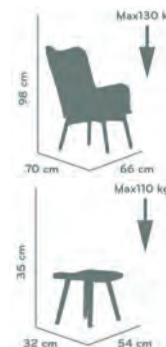

Model Barneo K-101

Pieces in a box : 1 pcs
Volume: 0,150 m³
Weight: 14,15kg
Cover: Fabric any color