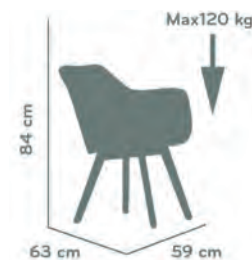

Model Barneo K-100

Pieces in a box : 2 pcs
Volume: 0,250 m³
Weight: 15,60 kg
Cover: Fabric any color