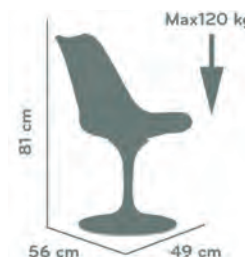

Pieces in a box : 2 pcs
Volume: 0,145 m³
Weight: 16,20 kg
Cover: PP any color RAL