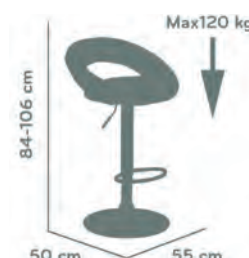

Model Barneo N-84 Mira