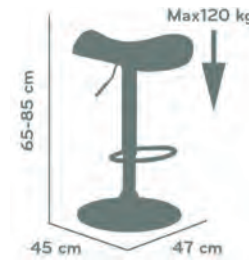

## Model Barneo N-37 Nest

**Pieces in a box:** 2 pcs  
**Volume:** 0,065 m<sup>3</sup>  
**Weight:** 10,50 kg  
**Cover:** ABS

|                          |  |
|--------------------------|--|
| RAL9017<br>Black         |    |
| RAL8017<br>Brown         |    |
| RAL1015<br>Beige         |    |
| RAL3003<br>Ruby Red      |    |
| RAL3020<br>Red           |    |
| RAL9003<br>White         |    |
| RAL7001<br>Silver        |    |
| RAL2003<br>Orange        |   |
| RAL6029<br>Green         |  |
| RAL4007<br>Purple Violet |  |
| RAL1016<br>Yellow        |  |
| RAL6018<br>Salad Green   |  |

## Model Barneo N-15 SKAT

frame CR

GD

**Pieces in a box:** 2 pcs  
**Volume:** 0,069 m<sup>3</sup>  
**Weight:** 12,00 kg  
**Cover:** PVC

HB

S9

BL

BV