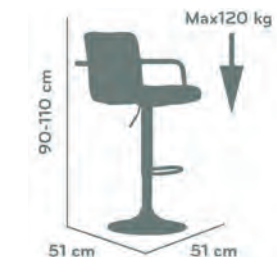

## Model Barneo N-69 KrugerArm

frame CR

**Pieces in a box :** 2 pcs  
**Volume:** 0,134 m<sup>3</sup>  
**Weight:** 19,80 kg  
**Cover:** PU, SPU, VPU, MPU, NF

HB

S9

## Model Barneo N-83 Comfort

frame CR

GD

**Pieces in a box :** 2 pcs  
**Volume:** 0,120 m<sup>3</sup>  
**Weight:** 14,10 kg  
**Cover:** PU, SPU, VPU, MPU, NF

HB

S9

BL

BV