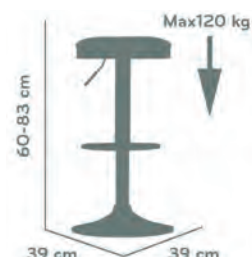

Model Barneo N-129 Green