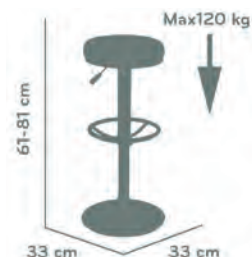

Model Barneo N-128 Camp

Pieces in a box : 2 pcs
Volume: 0,074 m³
Weight: 12,40 kg
Cover: PU