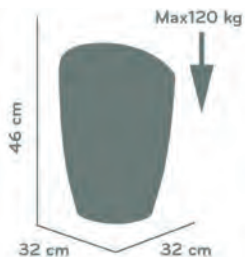

Model Barneo N-13 OTTO

Pieces in a box : 1 pcs
Volume: 0,073 m³
Weight: 04,00 kg
Cover: ABS any color RAL

RAL9017
Black

RAL8017
Brown

RAL1015
Beige

RAL3003
Ruby Red

RAL3020
Red

RAL9003
White

RAL7001
Silver

RAL2003
Orange

RAL6029
Green

RAL4007
Purple Violet

RAL1016
Yellow

RAL6018
Salad Green

Model Barneo N-9 OTTO LUX