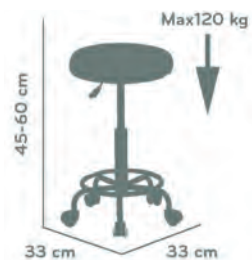

Model Barneo N-127 Camp Roll

Pieces in a box : 2 pcs
Volume: 0,050 m³
Weight: 08,30 kg
Cover: PU

frame S5

Model Barneo UNO