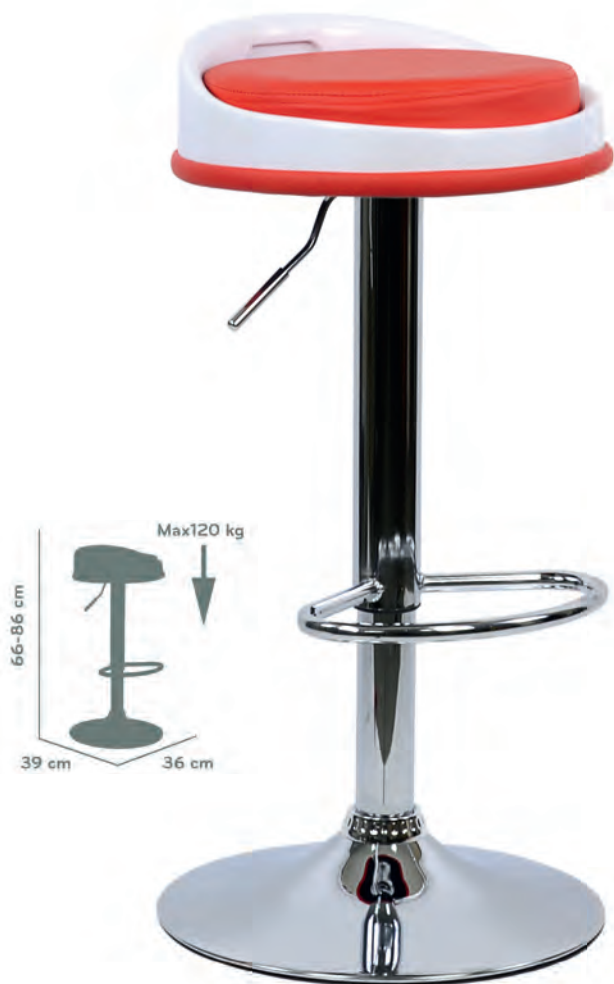

Model Barneo N-49 Pin