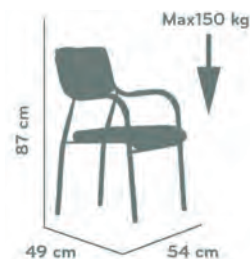

Model Barneo **K-11**

Pieces in a box : 4 pcs
Volume: 0,430 m³
Weight: 24,85 kg
Cover: PU