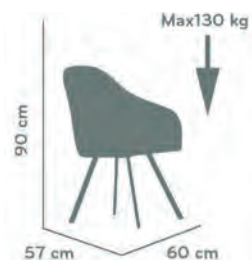

Model Barneo K-99

Pieces in a box : 2 pcs
Volume: 0,270 m³
Weight: 17,20 kg
Cover: PU, SPU, VPU, MPU, NF